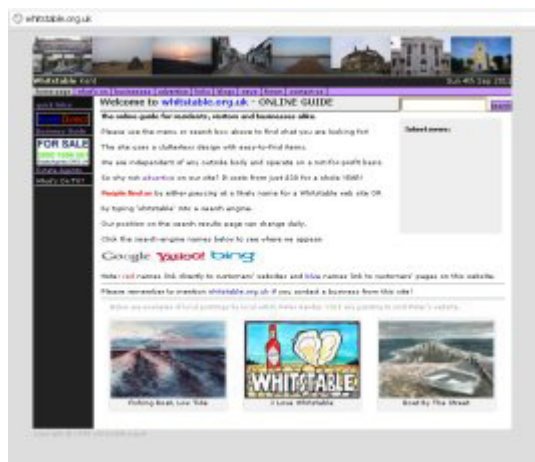

Promote your business locally on our website...

whitstable.org.uk

available to locals and the whole world alike...

(web site home page - screenshot)

sample platinum/gold listings:

Your Business Here (links to your own website) 1 Any Road, WHITSTABLE, CT5 0AA 01227 123456 | Fax: 01227 654321 | Mob: 07890 123456	example ad with a link to your website (opens in a new window)	

Your Business Here (links to your page on this site) 1 Any Road, WHITSTABLE, CT5 0AA 01227 123456 | Fax: 01227 654321 | Mob: 07890 123456	example ad with a link to your page on our website (opens in the same window)	

sample silver listings:

Your Business Here 1 Any Road, WHITSTABLE, CT5 0AA | 01227 123456 (links to your own website)

Your Business Here 1 Any Road, WHITSTABLE, CT5 0AA | 01227 123456 (links to your page on our website)

sample bronze listing:

Your Business Here | 01227 123456 (name and number only - no link)

we also offer: **website** hosting/design/updating/admin
domain name registration/renewal/admin

please mention the **whitstable.org.uk website** when contacting advertisers

ADVERTISING OPTIONS

PLATINUM (£120 per year) includes:

- a graphic link to your site from our HOME page.
- Only ONE link per business category will appear on the HOME page.
- an enhanced listing at the top of results on the BUSINESSES & SEARCH RESULTS pages.

GOLD (£90 per year) includes:

- an enhanced listing at the top of results (after PLATINUM) on the BUSINESSES & SEARCH RESULTS pages.

SILVER (£60 per year) includes:

- a listing (with a link) at the top of results (after PLATINUM & GOLD) on the BUSINESSES & SEARCH RESULTS pages.

BRONZE (£30 per year) includes:

- a name & number listing (without a link) on the BUSINESSES & SEARCH RESULTS pages.

FAQs

Q. I already have my own website so why should I advertise on yours?

A. Think of our website as a sort of online Yellow Pages plus more!
People visit our website for information and other items of interest including our searchable Business Directory and What's On Guide. We are adding to the site all the time.

Q. How do people find your website?

A. If you do a search for the word 'whitstable' in Bing or Yahoo, we usually appear on the FRONT page of search results!
People also find us by 'guessing' at a name for a local website.

Q. What will it cost me?

A. We charge £60 per year for a listing with link to your own website. Other options as above.
If you don't have a website, we can construct and host a simple page showing your details along with your logo and a photo. This we do for FREE!

Q. Is there a budget option?

A. Yes. For £30 per year, you can have a name & number only listing. Please note this option does NOT include a link to your website but is ideal to ensure you appear in the Business Guide.

Q. How do I join?

A. Simply visit our website, select 'advertise' from the menu, click 'join us', fill-in and submit the form!

COMMENTS/QUESTIONS

Use the space below to note any comments or questions prior to contacting us!

please call us on **0800 1956 561** to advertise